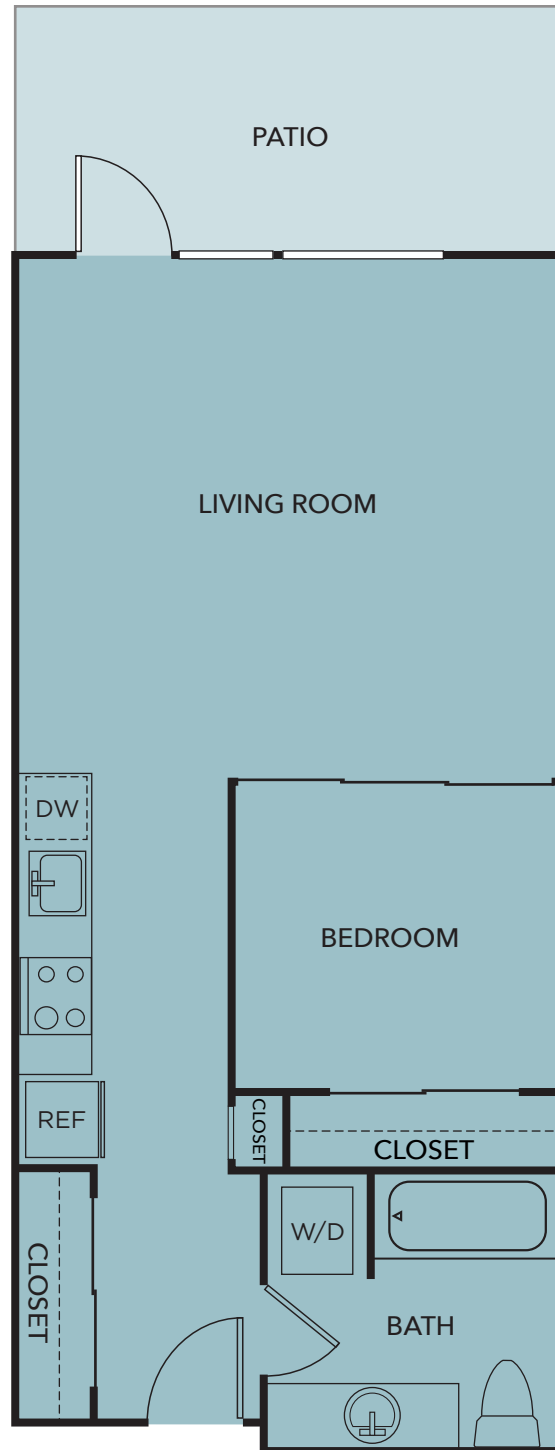

THE ADDINGTON

ONE BEDROOM
ONE BATH
A1 | 681 SF

BROADSTONE
CLARENDON

105 Warren Avenue North
Seattle, WA 98109 | (206) 217-4612
BroadstoneClarendon.com

Square footages are approximate.