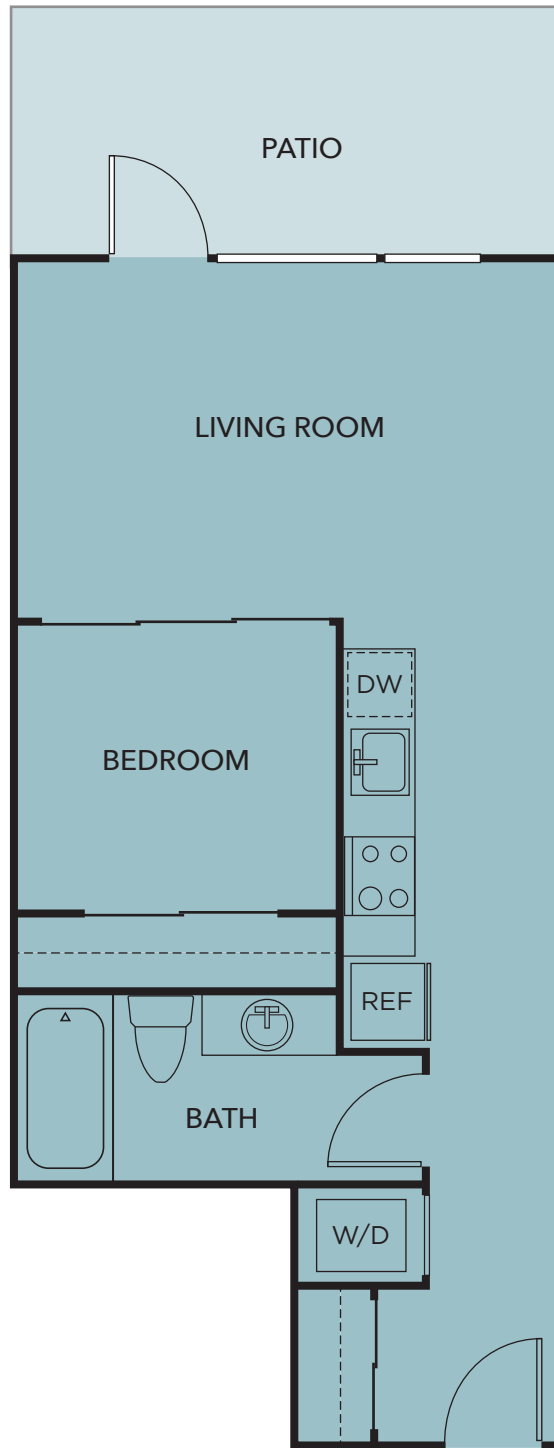

THE ADDINGTON

ONE BEDROOM
ONE BATH
A1 Alt1 | 595 SF

BROADSTONE
CLARENDON

105 Warren Avenue North
Seattle, WA 98109 | (206) 217-4612
BroadstoneClarendon.com

Square footages are approximate.