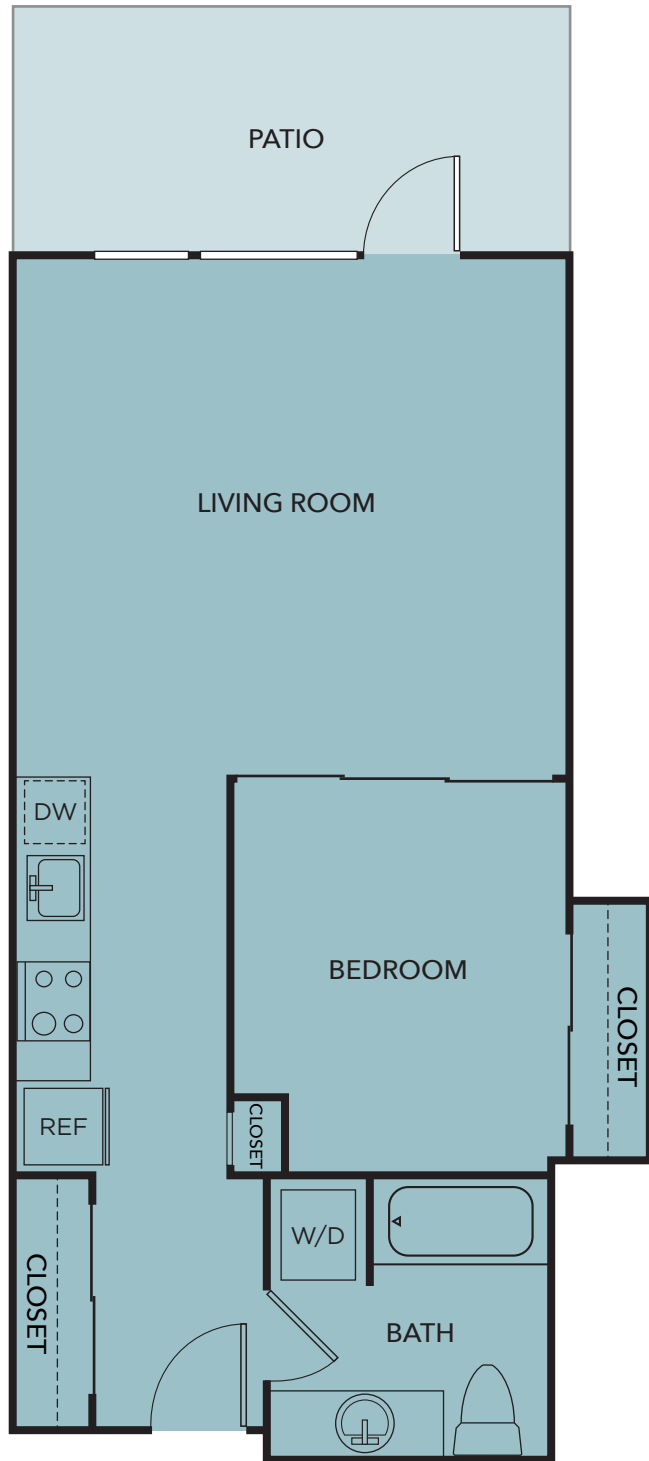

THE ADDINGTON

ONE BEDROOM
ONE BATH
A1 Alt2 | 701 SF

BROADSTONE
CLARENDON

105 Warren Avenue North
Seattle, WA 98109 | (206) 217-4612
BroadstoneClarendon.com

Square footages are approximate.