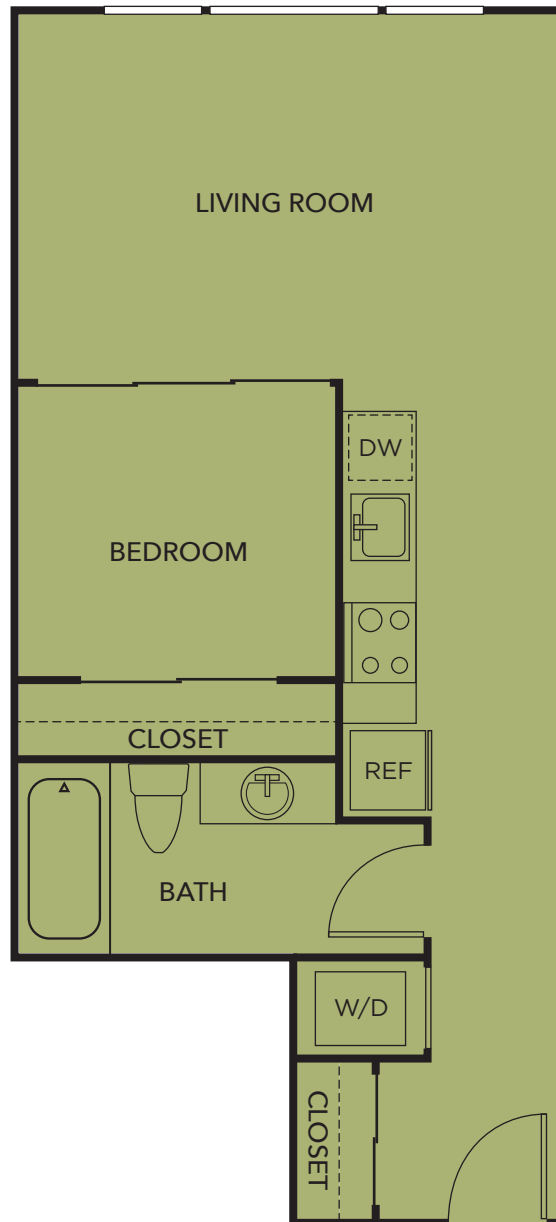

THE BRENT

ONE BEDROOM
ONE BATH
B3 Alt | 583 SF

BROADSTONE
CLARENDON

105 Warren Avenue North
Seattle, WA 98109 | (206) 217-4612
BroadstoneClarendon.com

Square footages are approximate.