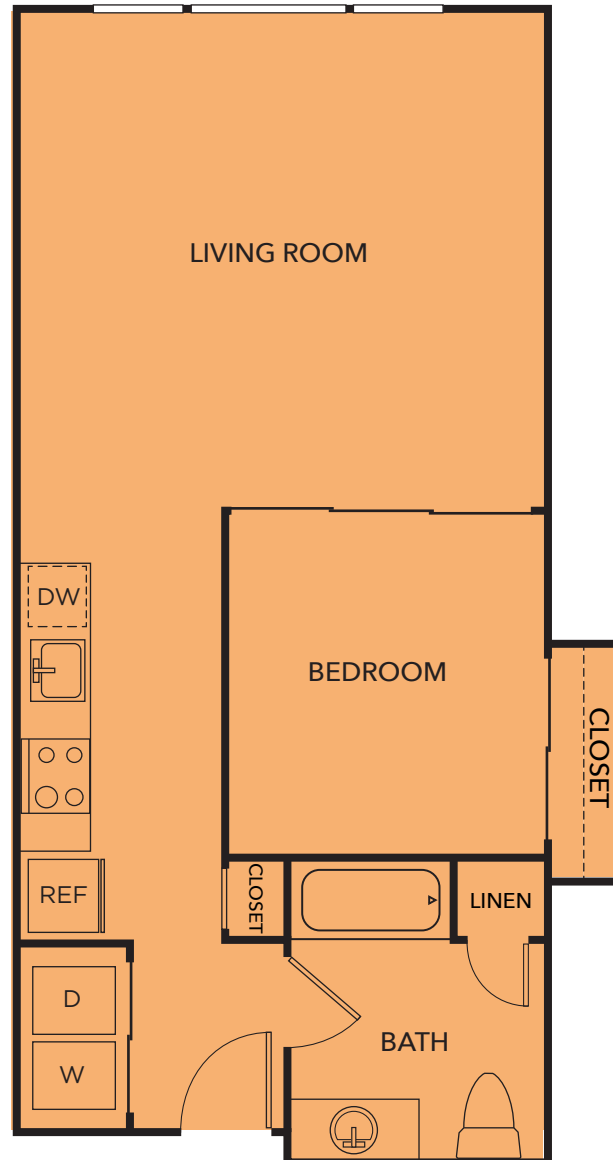

THE CAMDEN

ONE BEDROOM
ONE BATH
C1 | 699 SF

BROADSTONE
CLARENDON

105 Warren Avenue North
Seattle, WA 98109 | (206) 217-4612
BroadstoneClarendon.com

Square footages are approximate.