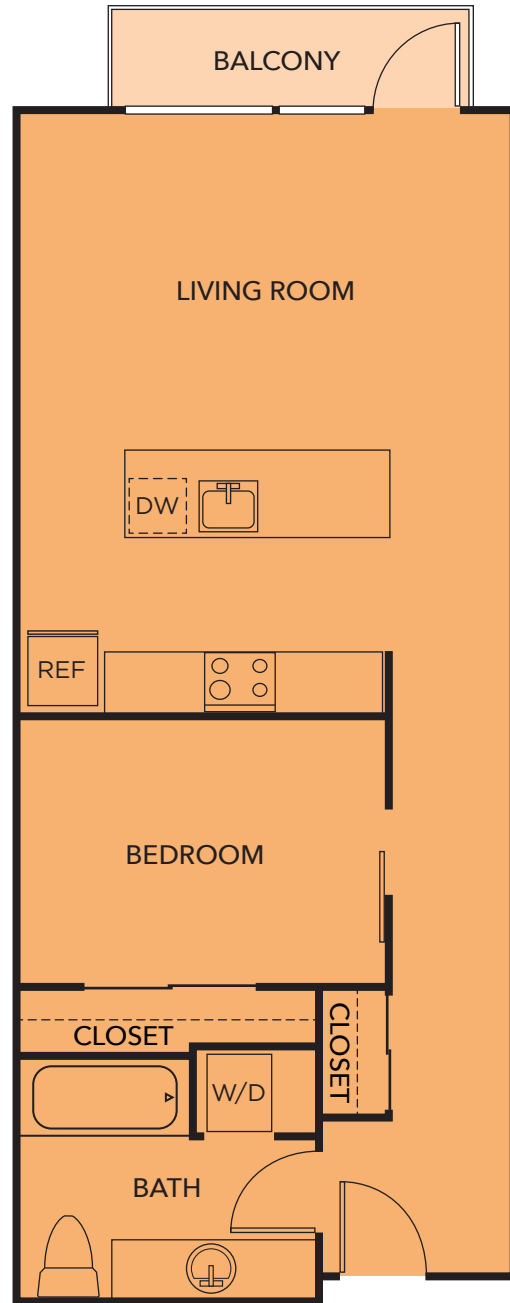

THE CHELSEA

ONE BEDROOM
ONE BATH
C2 | 733 SF

BROADSTONE
CLARENDON

105 Warren Avenue North
Seattle, WA 98109 | (206) 217-4612
BroadstoneClarendon.com

Square footages are approximate.