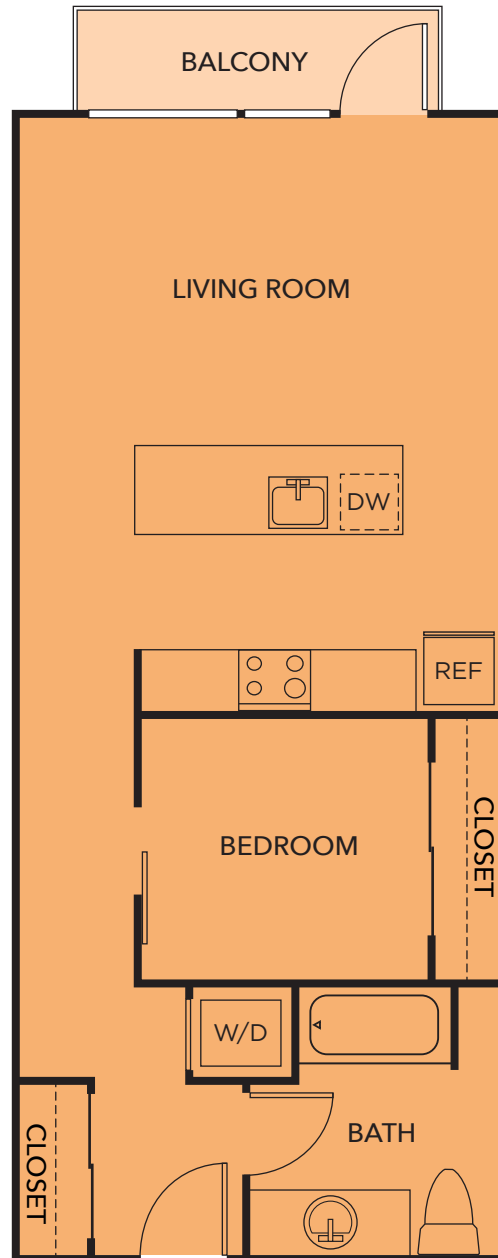

# THE CHELSEA

ONE BEDROOM  
ONE BATH  
C2 Alt | 696 SF

BROADSTONE  
**CLARENDON**

105 Warren Avenue North  
Seattle, WA 98109 | (206) 217-4612  
[BroadstoneClarendon.com](http://BroadstoneClarendon.com)

Square footages are approximate.