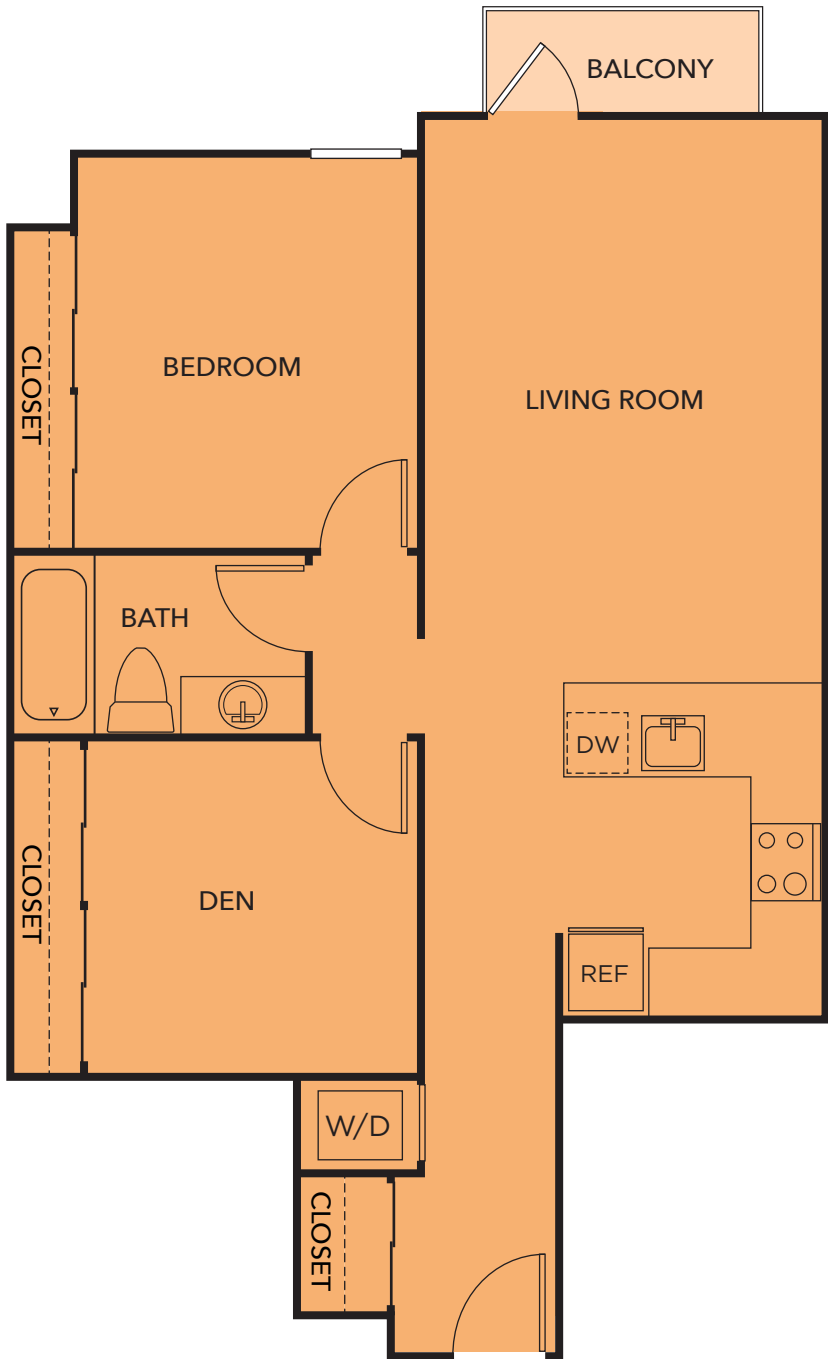

THE CHARING CROSS

ONE BEDROOM
ONE BATH/DEN
C3 | 893 SF

BROADSTONE
CLARENDON

105 Warren Avenue North
Seattle, WA 98109 | (206) 217-4612
BroadstoneClarendon.com

Square footages are approximate.