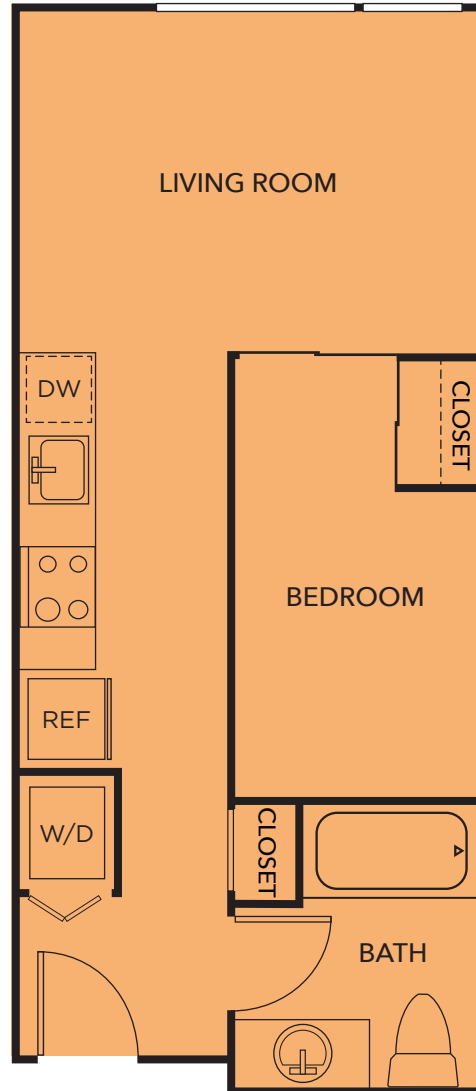

# THE COVENT GARDEN

ONE BEDROOM  
ONE BATH  
C4 | 464 SF

BROADSTONE  
**CLARENDON**

105 Warren Avenue North  
Seattle, WA 98109 | (206) 217-4612  
[BroadstoneClarendon.com](http://BroadstoneClarendon.com)

Square footages are approximate.