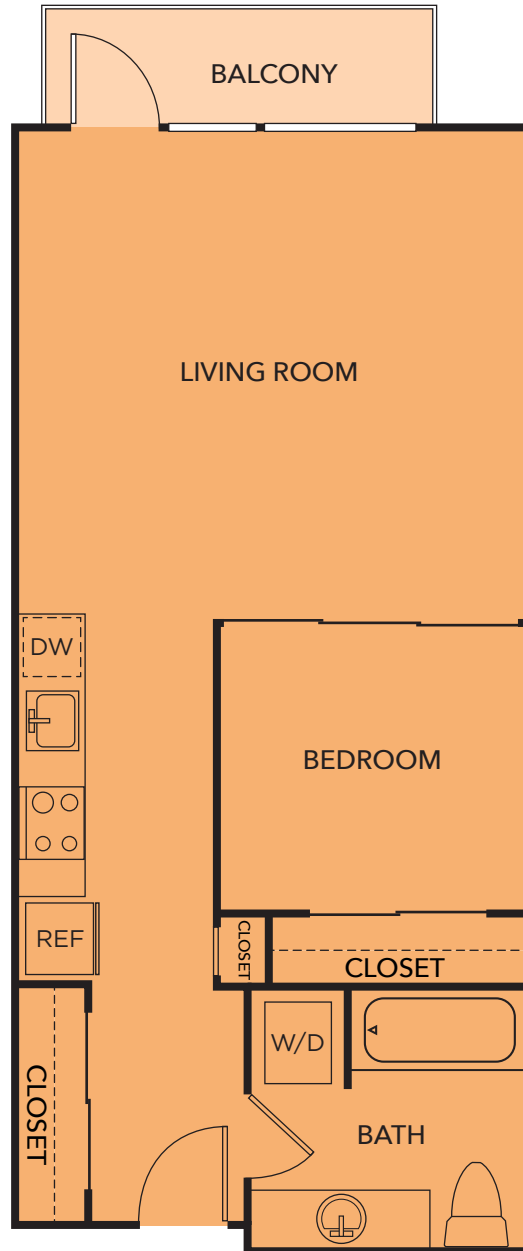

THE CROYDON

ONE BEDROOM
ONE BATH
C5 | 672 SF

BROADSTONE
CLARENDON

105 Warren Avenue North
Seattle, WA 98109 | (206) 217-4612
BroadstoneClarendon.com

Square footages are approximate.